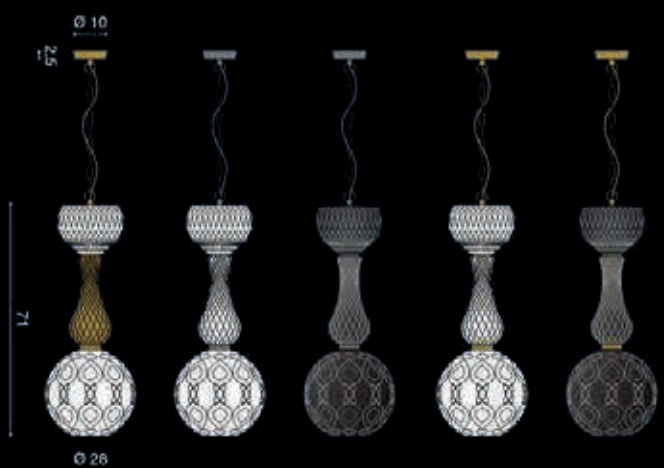

[En] > The OMG collection, acronym of Oh My Glass!, is a tribute to the beauty of moulded glass. A variety of shapes, sizes and finishes for a "symphony" of suspensions and ceiling fixtures. The colour variations in the glass, the finishes in the frame and in the forms make various combinations possible. The glass is available transparent or white. Structure: brushed platinum or gold. Ceiling canopy: brushed platinum or gold.

colours

brushed gold/
oro spazzolato

brushed platinum/
platino spazzolato

- 01** 1 x E27 suitable for LED
- 02** 1 x E27 suitable for LED
- 03** 1 x E27 suitable for LED
- 04** 1 x E27 suitable for LED
- 05** 1 x E27 suitable for LED
- 06** 1 x E27 suitable for LED
- 09** 1 x E27 suitable for LED
- 10** 1 x E27 suitable for LED
- 11** 1 x E27 suitable for LED
+ 1 x E14 suitable for LED
- 14** 1 x E27 suitable for LED
+ 1 x E14 suitable for LED
- 15** 1 x E27 suitable for LED
+ 1 x E14 suitable for LED
- 16** 1 x E27 suitable for LED
+ 1 x E14 suitable for LED
- 19** 1 x E27 suitable for LED
+ 1 x E14 suitable for LED
- 20** 1 x E27 suitable for LED
+ 1 x E14 suitable for LED
- 21** 1 x E27 suitable for LED
+ 2 x E14 suitable for LED
- 24** 1 x E27 suitable for LED
+ 2 x E14 suitable for LED
- 25** 1 x E27 suitable for LED
+ 2 x E14 suitable for LED
- 30** 1 x E27 suitable for LED
- 40** 1 x E27 suitable for LED
- 50** 1 x E27 suitable for LED
- 60** 1 x E14 suitable for LED
- 70** 1 x E14 suitable for LED
- 80** 1 x E14 suitable for LED

06

OMGSO 06OSFO OMGSO 06NSBC OMGSO 06NSCR OMGSO 06OSBC OMGSO 06OSCR

11

OMGSO 11OSFO OMGSO 11NSBC OMGSO 11NSCR OMGSO 11OSBC OMGSO 11OSCR

16

OMGSO 16OSFO OMGSO 16NSBC OMGSO 16NSCR OMGSO 16OSBC OMGSO 16OSCR

21