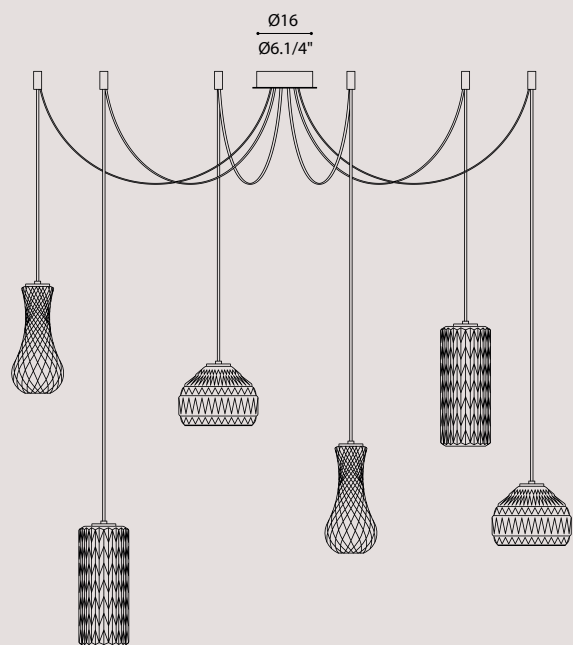

OMG SO COMPO 6L

Composizione / Composition

1x
COMPO6LBC
white RAL 9010 canopy/
rosone bianco RAL 9010

2x
COMPO6LOS
brushed gold canopy/
rosone oro spazzolato*

2x
OMG60CNSCR (a)
OMG60COSCR (b)
OMG60CNSBC (c)
OMG60COSBC (d)

2x
OMG70CNSCR (a)
OMG70COSCR (b)
OMG70CNSBC (c)
OMG70COSBC (d)

2x
OMG80CNSCR (a)
OMG80COSCR (b)
OMG80CNSBC (c)
OMG80COSBC (d)
OMG80CNSFO (e)
OMG80COSFO (f)

6 x E14 SUITABLE FOR LED LAMPS