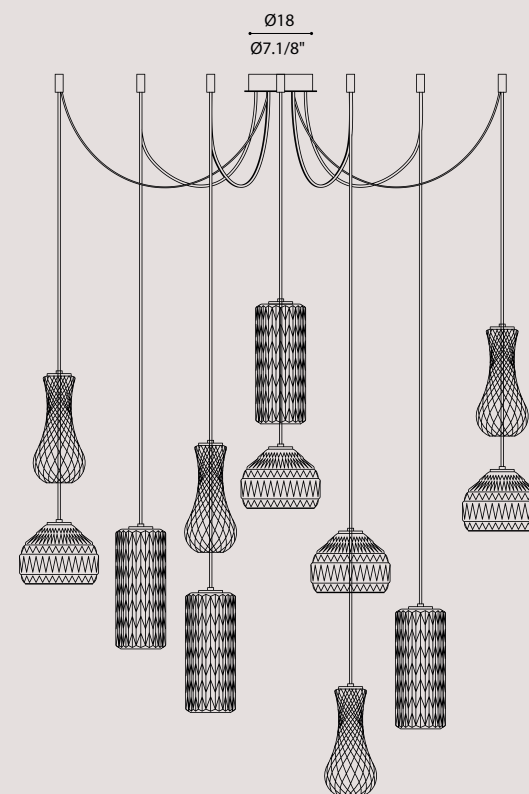

OMG SO COMPO 12L

Composizione / Composition

1x
COMPO12LBC
white RAL 9010 canopy/
rosone bianco RAL 9010

4x
COMPO12LOS
brushed gold canopy/
rosone oro spazzolato*

4x
OMG60CNSCR (a)
OMG60COSCR (b)
OMG60CNSBC (c)
OMG60COSBC (d)

4x
OMG70CNSCR (a)
OMG70COSCR (b)
OMG70CNSBC (c)
OMG70COSBC (d)

4x
OMG80CNSCR (a)
OMG80COSCR (b)
OMG80CNSBC (c)
OMG80COSBC (d)
OMG80CNSFO (e)
OMG80COSFO (f)

12 x E14 SUITABLE FOR LED LAMPS

Standard cable length 200 cm
Lunghezza cavo standard 200 cm