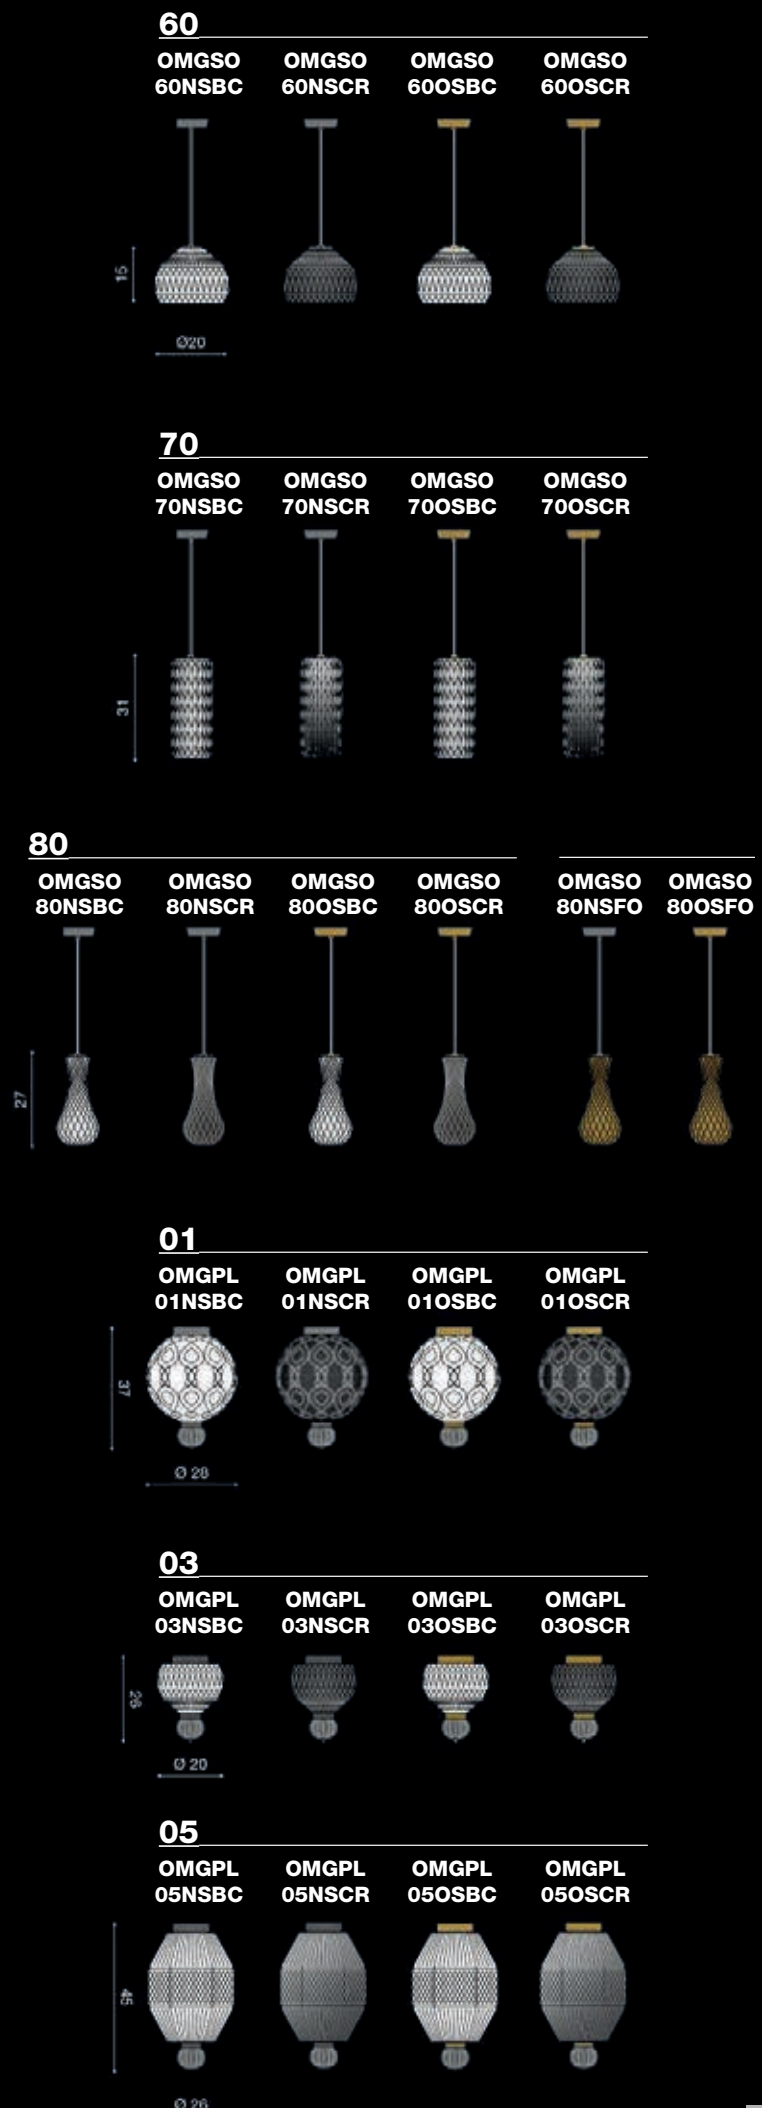

colours

brushed gold/
oro spazzolato

brushed platinum/
platino spazzolato

- 01** 1 x E27 suitable for LED
- 02** 1 x E27 suitable for LED
- 03** 1 x E27 suitable for LED
- 04** 1 x E27 suitable for LED
- 05** 1 x E27 suitable for LED
- 06** 1 x E27 suitable for LED
- 09** 1 x E27 suitable for LED
- 10** 1 x E27 suitable for LED
- 11** 1 x E27 suitable for LED
+ 1 x E14 suitable for LED
- 14** 1 x E27 suitable for LED
+ 1 x E14 suitable for LED
- 15** 1 x E27 suitable for LED
+ 1 x E14 suitable for LED
- 16** 1 x E27 suitable for LED
+ 1 x E14 suitable for LED
- 19** 1 x E27 suitable for LED
+ 1 x E14 suitable for LED
- 20** 1 x E27 suitable for LED
+ 1 x E14 suitable for LED
- 21** 1 x E27 suitable for LED
+ 2 x E14 suitable for LED
- 24** 1 x E27 suitable for LED
+ 2 x E14 suitable for LED
- 25** 1 x E27 suitable for LED
+ 2 x E14 suitable for LED
- 30** 1 x E27 suitable for LED
- 40** 1 x E27 suitable for LED
- 50** 1 x E27 suitable for LED
- 60** 1 x E14 suitable for LED
- 70** 1 x E14 suitable for LED
- 80** 1 x E14 suitable for LED