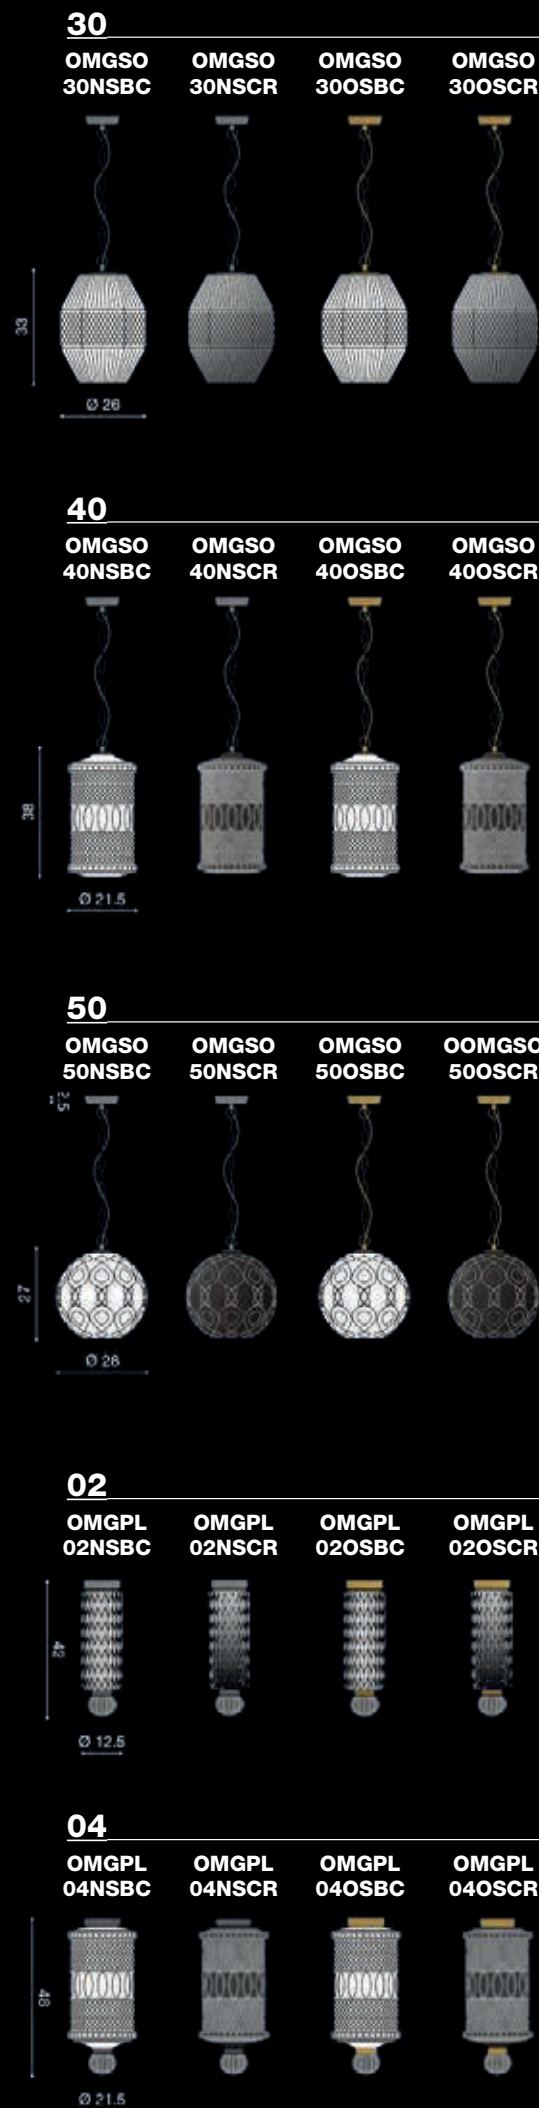

colours

brushed gold/
oro spazzolato

brushed platinum/
platino spazzolato

- 01** 1 x E27 suitable for LED
- 02** 1 x E27 suitable for LED
- 03** 1 x E27 suitable for LED
- 04** 1 x E27 suitable for LED
- 05** 1 x E27 suitable for LED
- 06** 1 x E27 suitable for LED
- 09** 1 x E27 suitable for LED
- 10** 1 x E27 suitable for LED
- 11** 1 x E27 suitable for LED
+ 1 x E14 suitable for LED
- 14** 1 x E27 suitable for LED
+ 1 x E14 suitable for LED
- 15** 1 x E27 suitable for LED
+ 1 x E14 suitable for LED
- 16** 1 x E27 suitable for LED
+ 1 x E14 suitable for LED
- 19** 1 x E27 suitable for LED
+ 1 x E14 suitable for LED
- 20** 1 x E27 suitable for LED
+ 1 x E14 suitable for LED
- 21** 1 x E27 suitable for LED
+ 2 x E14 suitable for LED
- 24** 1 x E27 suitable for LED
+ 2 x E14 suitable for LED
- 25** 1 x E27 suitable for LED
+ 2 x E14 suitable for LED
- 30** 1 x E27 suitable for LED
- 40** 1 x E27 suitable for LED
- 50** 1 x E27 suitable for LED
- 60** 1 x E14 suitable for LED
- 70** 1 x E14 suitable for LED
- 80** 1 x E14 suitable for LED